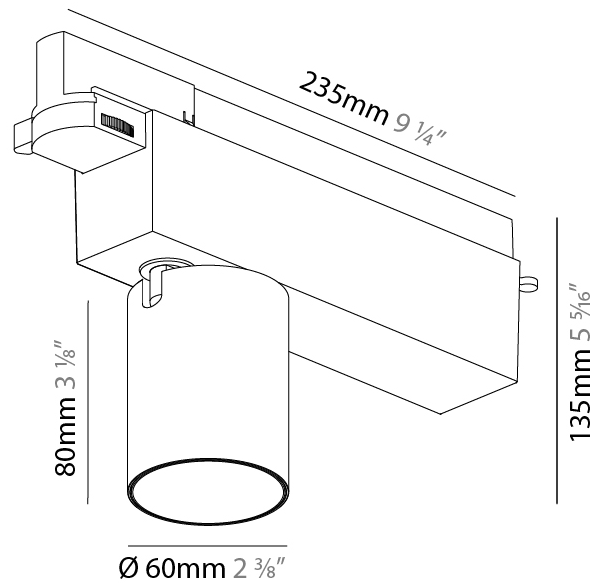

GENERAL

Series: Centriq
 Subseries: Centriq 60
 Brand: Prolicht
 Division: Architectural
 Mounting Type: Track
 Mounting Location: Ceiling
 Subcategory: Spots

PHYSICAL

Shape: Cylinder
 Diameter (mm): 60
 Diameter (in): 2 3/8
 Length (mm): 235
 Length (in): 9 1/4
 Height (mm): 135
 Height (in): 5 5/16
 Light Distribution: Adjustable / Direct
 Weight (kg): 0.7
 Weight (lbs): 1.54
 Installation Requirement: Track or profile system
 Fixture Finish: SSR / BKV / CWI / CRY / HAB / UFT / ITA / RUA / FTG / MYG / LOD / PUS / FRO / FUP / KIA / POP / BLS / SPG / MEY / GOH / GUM / CHC / COM / ABZ / JAG / OBR / MOS / ROR
 Fixture Material: Aluminum Die Cast

OPTICAL

Beam Angle: 8
 Adjustability: Rotational 340°; Tilt 90°
 Upon Request: Special Beam Angles

RATINGS AND CERTIFICATIONS

Certified By: Certified for North American Standards
 IP rating: IP20

PROJECT	
TYPE	
SPECIFIER	
QUANTITY	
DATE	