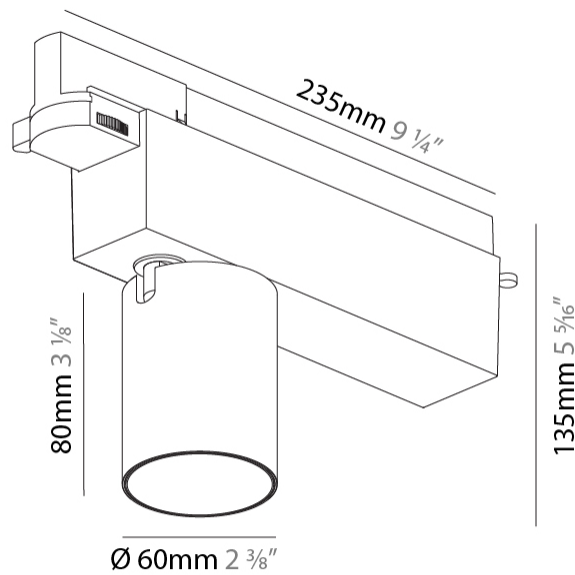

GENERAL

Series: Centriq
 Subseries: Centriq 60
 Brand: Prolicht
 Division: Architectural
 Mounting Type: Track
 Mounting Location: Ceiling
 Subcategory: Spots

PHYSICAL

Shape: Cylinder
 Diameter (mm): 60
 Diameter (in): 2 3/8
 Length (mm): 235
 Length (in): 9 1/4
 Height (mm): 135
 Height (in): 5 5/16
 Light Distribution: Adjustable / Direct
 Weight (kg): 0.897
 Weight (lbs): 1.977
 Installation Requirement: Track or profile system
 Fixture Finish: SSR / BKV / CWI / CRY / HAB / UFT / ITA / RUA / FTG / MYG / LOD / PUS / FRO / FUP / KIA / POP / BLS / SPG / MEY / GOH / GUM / CHC / COM / ABZ / JAG / OBR / MOS / ROR
 Fixture Material: Aluminum

OPTICAL

Reflector: 20 / 40 / 60
 Adjustability: Rotational 340°; Tilt 90°
 Upon Request: Special Beam Angles

RATINGS AND CERTIFICATIONS

Certified By: Certified for North American Standards
 IP rating: IP20

GENERAL

Series: Centriq
 Subseries: Centriq 60
 Brand: Prolicht
 Division: Architectural
 Mounting Type: Track
 Mounting Location: Ceiling
 Subcategory: Spots

PHYSICAL

Shape: Cylinder
 Diameter (mm): 60
 Diameter (in): 2 3/8
 Length (mm): 235
 Length (in): 9 1/4
 Height (mm): 135
 Height (in): 5 5/16
 Light Distribution: Adjustable / Direct
 Weight (kg): 0.7
 Weight (lbs): 1.54
 Installation Requirement: Track or profile system
 Fixture Finish: SSR / BKV / CWI / CRY / HAB / UFT / ITA / RUA / FTG / MYG / LOD / PUS / FRO / FUP / KIA / POP / BLS / SPG / MEY / GOH / GUM / CHC / COM / ABZ / JAG / OBR / MOS / ROR
 Fixture Material: Aluminum Die Cast